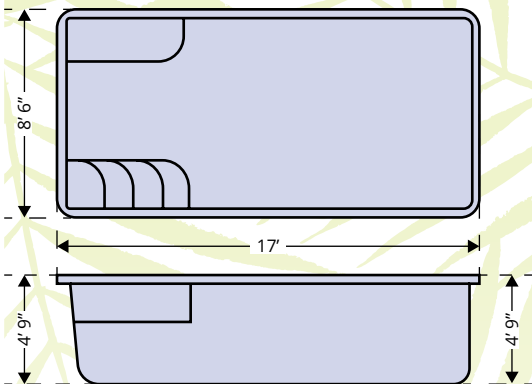

8' 6" x 17' Cyberlane Only \$27,312

Pool Colors: White or Sully Blue.

Pool Install Includes

Pump and filter sized to pool, 3' of concrete decking, local pool delivery, excavation, installation, LED color changing light, 40 ton select backfill, manual cleaning equipment, maintenance kit, auto chlorinator, de-watering system, haul away excavated material, and rough grade of lot.

Electric add \$1,950.00 base price, 1 light GFI, 1 pump and up to 100' electrical run. Requires 3 empty breaker spaces.

Call for Details

(361) 289-1900

WWW.COPANOPOLS.COM

10% deposit required. Prices are based on a level lot, in town delivery, easy access, pre-site approval is required. Taxes and permit not included. Dimensions are maximum outside dimensions for DOT purposes and may vary up to 4%. Prices are subject to change without notice.