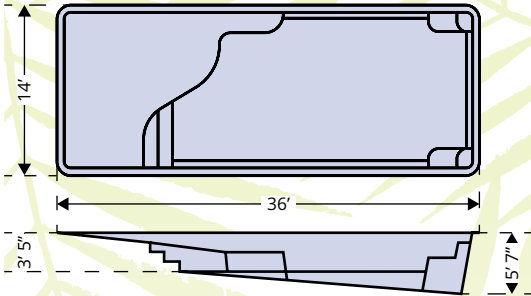

14' x 36' 5" Grace Beach Entry

Only \$42,250

Pool Colors: Caribbean Sparkle, White, Diamond. Pump and filter sized to pool.

Pool Install Includes

Pump and filter sized to pool, 3' of concrete decking, local pool delivery, excavation, installation, LED color changing light, 40 ton select backfill, manual cleaning equipment, maintenance kit, auto chlorinator, de-watering system, haul away excavated material, and rough grade of lot.