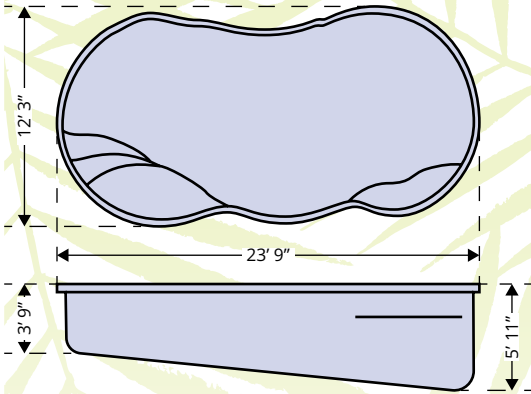

12' 3" x 23' 9" Lelani Only \$33,700

Pool Colors: White or Sully Blue.

Pool Install Includes

Pump and filter sized to pool, 3' of concrete decking, local pool delivery, excavation, installation, LED color changing light, 40 ton select backfill, manual cleaning equipment, maintenance kit, auto chlorinator, de-watering system, haul away excavated material, and rough grade of lot.