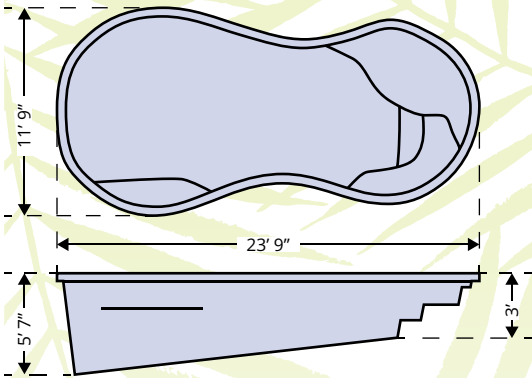

11' 9" × 23' 9" Sundial Only \$29,250

Pool Colors: White or Sully Blue.

Pool Install Includes

Pump and filter sized to pool, 3' of concrete decking, local pool delivery, excavation, installation, LED color changing light, 40 ton select backfill, manual cleaning equipment, maintenance kit, auto chlorinator, de-watering system, haul away excavated material, and rough grade of lot.